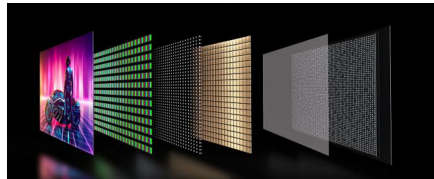

5ms Response Time: Perfect for Office and Gaming Usage

Enable Overdrive for faster response times. Whether creating fast-moving images at work or gaming leisurely, enjoy a smooth, fluid experience.

Three-Sided Frameless Design for Immersive Multi-Screen Experience