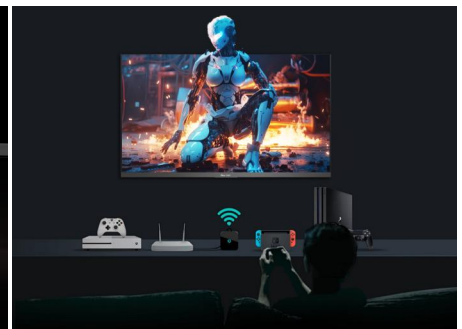

Stunning Gaming Experience

With a native panel featuring a wide color gamut, high dynamic range, and rigorous factory calibration, dark scenes are deep and clear while bright scenes are rich in detail. Each frame is wonderful, making it suitable for design tasks beyond gaming.

Fast IPS

1msGTG

Overdrive & MPRT Support

Eliminates screen tearing and ghosting for smooth and fluid visuals.

Designed for Gamers

Enhance your gaming experience with immersive visuals and dynamic lighting.

Three-Sided Frameless Design

Enjoy a wide field of view without distractions.

Ergonomic Stand

Pyramid base with adjustable tilt.

Support 100*100

VESA Wall Mount

DISPLAYS

SIZE	23.8 inc
Backlight type	E-LED
Resolution	1920×1080 (RGB)
Brightness	Typ:300cd/㎡;Min:250cd/㎡
Refreshing frequency	180HZ
Pixel	0.2745mm(H)×0.2745mm(V)
View Are	527.04mm×296.46mm
View Area	H:178°,V:178°
Contrast Ratio	Typ:1000:1
Response Time	with OD:3ms;Typ:5m
Color Gamut	16.7M(6bit+FRC)
Gross Size(LWH)	2780×1420×415mm
Life Time	30,000hrs(min.)