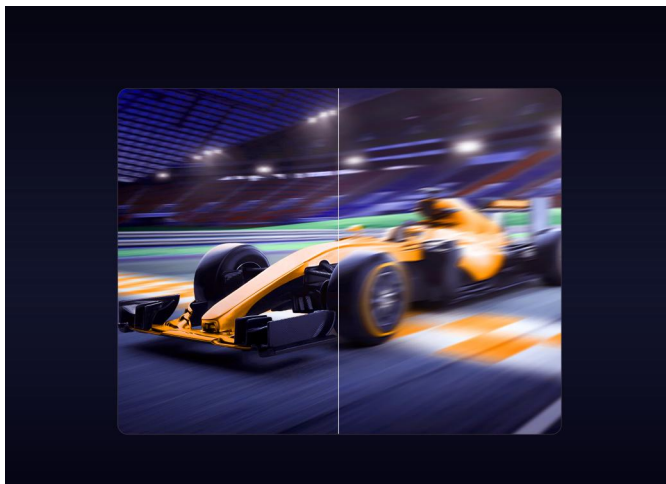

Native 180Hz High Refresh eSports Display

Stunning Gaming Experience, Overdrive & MPRT Support

23.8" | Fast IPS | 180Hz Refresh Rate

Native 180Hz Refresh Rate

Experience ultra-smooth motion with 180 frames per second, enhancing both clarity and fluidity for a professional gaming. Feel the thrill of competition and ensure victory on the battlefield.

Stunning Gaming Experience

With a native panel featuring a wide color gamut, high dynamic range, and rigorous factory calibration, dark scenes are deep and clear while bright scenes are rich in detail. Each frame is wonderful, making it suitable for design tasks beyond gaming.

Fast IPS

1msGTG

Overdrive & MPRT Support

Eliminates screen tearing and ghosting for smooth and fluid visuals.

Designed for Gamers

Enhance your gaming experience with immersive visuals and dynamic lighting.

Three-Sided Frameless Design

Enjoy a wide field of view without distractions.

Ergonomic Stand

Pyramid base with adjustable tilt.

Support 100*100

VESA Wall Mount

DISPLAYS

SIZE	23.8 inc
Backlight type	E-LED
Resolution	1920×1080 (RGB)
Brightness	Typ:300cd/㎡;Min:250cd/㎡
Refreshing frequency	180HZ
Pixel	0.2745mm(H)×0.2745mm(V)
View Are	527.04mm×296.46mm
View Area	H:178°,V:178°
Contrast Ratio	Typ:1000:1
Response Time	with OD:3ms;Typ:5m
Color Gamut	16.7M(6bit+FRC)
Gross Size(LWH)	2780×1420×415mm
Life Time	30,000hrs(min.)