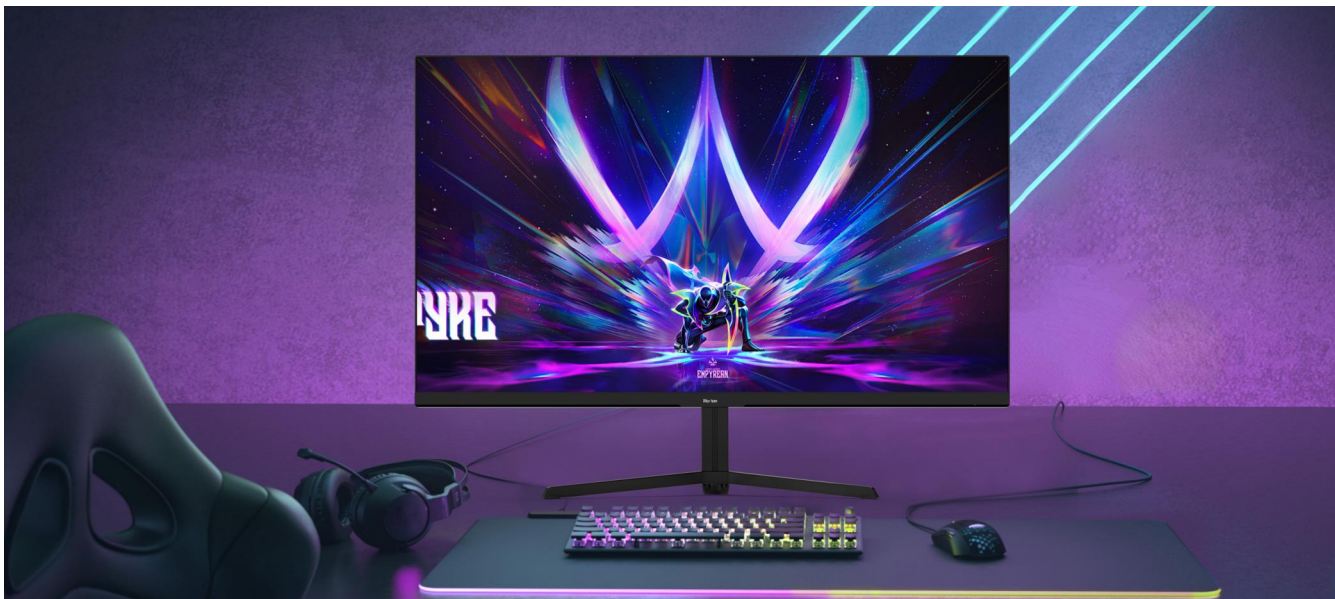

Native 180Hz High Refresh eSports Display

Stunning Gaming Experience, Overdrive & MPRT Support

23.8" | Fast IPS | 180Hz Refresh Rate

Native 180Hz Refresh Rate

Experience ultra-smooth motion with 180 frames per second, enhancing both clarity and fluidity for a professional gaming. Feel the thrill of competition and ensure victory on the battlefield.

Stunning Gaming Experience

With a native panel featuring a wide color gamut, high dynamic range, and rigorous factory calibration, dark scenes are deep and clear while bright scenes are rich in detail. Each frame is wonderful, making it suitable for design tasks beyond gaming.

Fast IPS

1msGTG

Overdrive & MPRT Support

Eliminates screen tearing and ghosting for smooth and fluid visuals.

Designed for Gamers

Enhance your gaming experience with immersive visuals and dynamic lighting.

Three-Sided Frameless Design

Enjoy a wide field of view without distractions.

Ergonomic Stand

Pyramid base with adjustable tilt.

Support 100*100

VESA Wall Mount

DISPLAYS

SIZE	23.8 inc
Backlight type	E-LED
Resolution	1920×1080 (RGB)
Brightness	Typ:300cd/㎡;Min:250cd/㎡
Refreshing frequency	180HZ
Pixel	0.2745mm(H)×0.2745mm(V)
View Are	527.04mm×296.46mm
View Area	H:178°,V:178°
Contrast Ratio	Typ:1000:1
Response Time	with OD:3ms;Typ:5m
Color Gamut	16.7M(6bit+FRC)
Gross Size(LWH)	2780×1420×415mm
Life Time	30,000hrs(min.)