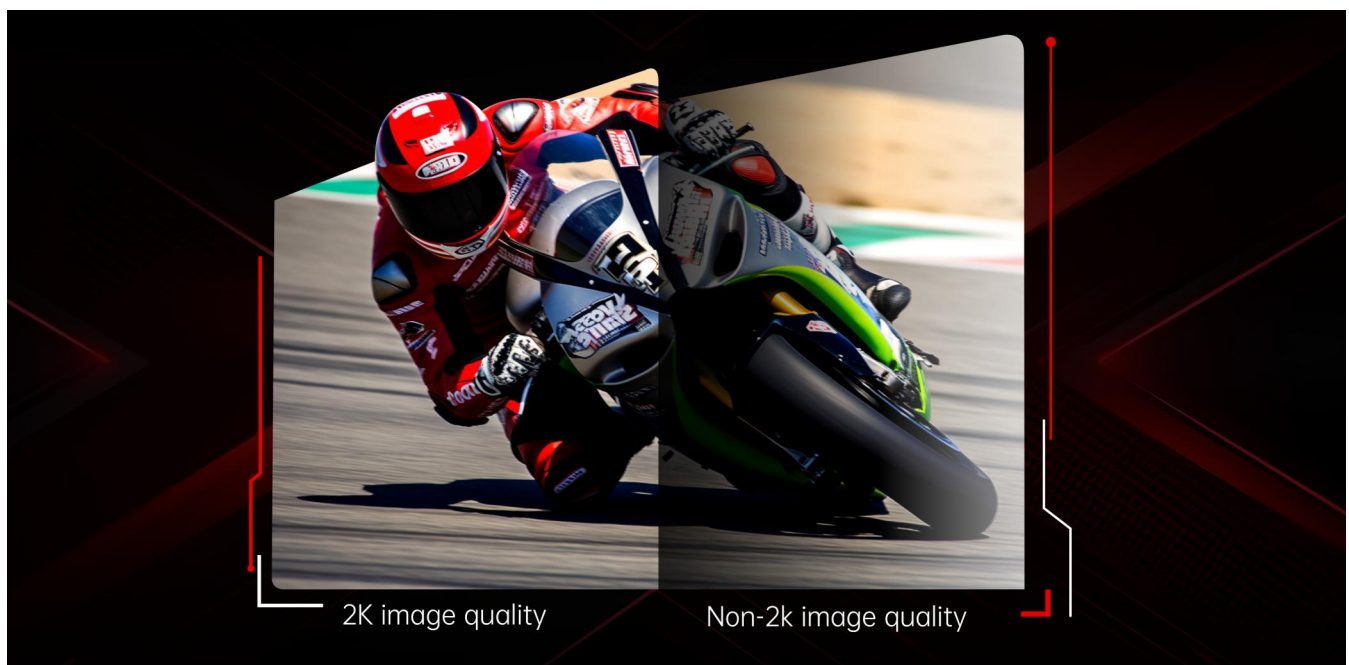

Immersive Curved Screen: High Refresh Flagship

2K QHD View for a Panoramic Perspective

27" | 1500R Golden Curvature | 180Hz Refresh Rate

Surround Curved Screen for an Immersive Visual Experience

The screen's curvature mimics the natural curvature of the human eye, making the entire screen more aligned with visual perception. The curved design ensures consistent distance from your eyes to all parts of the screen, providing an exceptional surround visual experience.

2K QHD View for a Panoramic Perspective

With 2K high resolution, the screen delivers panoramic view, presenting detailed that capture subtle highlights and shadows with clarity.

Note: the relevant data are for reference only. The specific parameters shall be subject to the actual product. The data were carefully checked for accuracy. There's no notice of any change in product function and specification, and the company reserves the final interpretation right to the relevant contents in the data.

1ms Fast Response to Keep Up with the Game

A 1ms rapid response time reduces motion blur and ghosting in fast-moving scenes.

Stunning Gaming Experience

Wide color gamut, high contrast ratio, high dynamic range analysis, and rigorous factory calibration ensure every frame is stunning, making it suitable for design tasks beyond gaming.

5000:1
Ultra-High Contrast Ratio

HDR
High Dynamic Range Image Analysis

120%
sRGB Wide Color Gamut

DISPLAYS

SIZE	27 inch
Backlight type	E-LED
Resolution	2560×1440
Brightness	Typ:300cd/㎡;Min:250cd/㎡
Refreshing frequency	180HZ
Pixel	0.2331mm(H)×0.2331mm(V)
View Are	596.7mm×335.7mm
View Area	H:178°,V:178°
Contrast Ratio	Typ:5000:1
Response Time	with OD:3ms;Typ:5m
Color Gamut	16.7M(8bit)
Display Type	VA
Life Time	30,000hrs(min.)